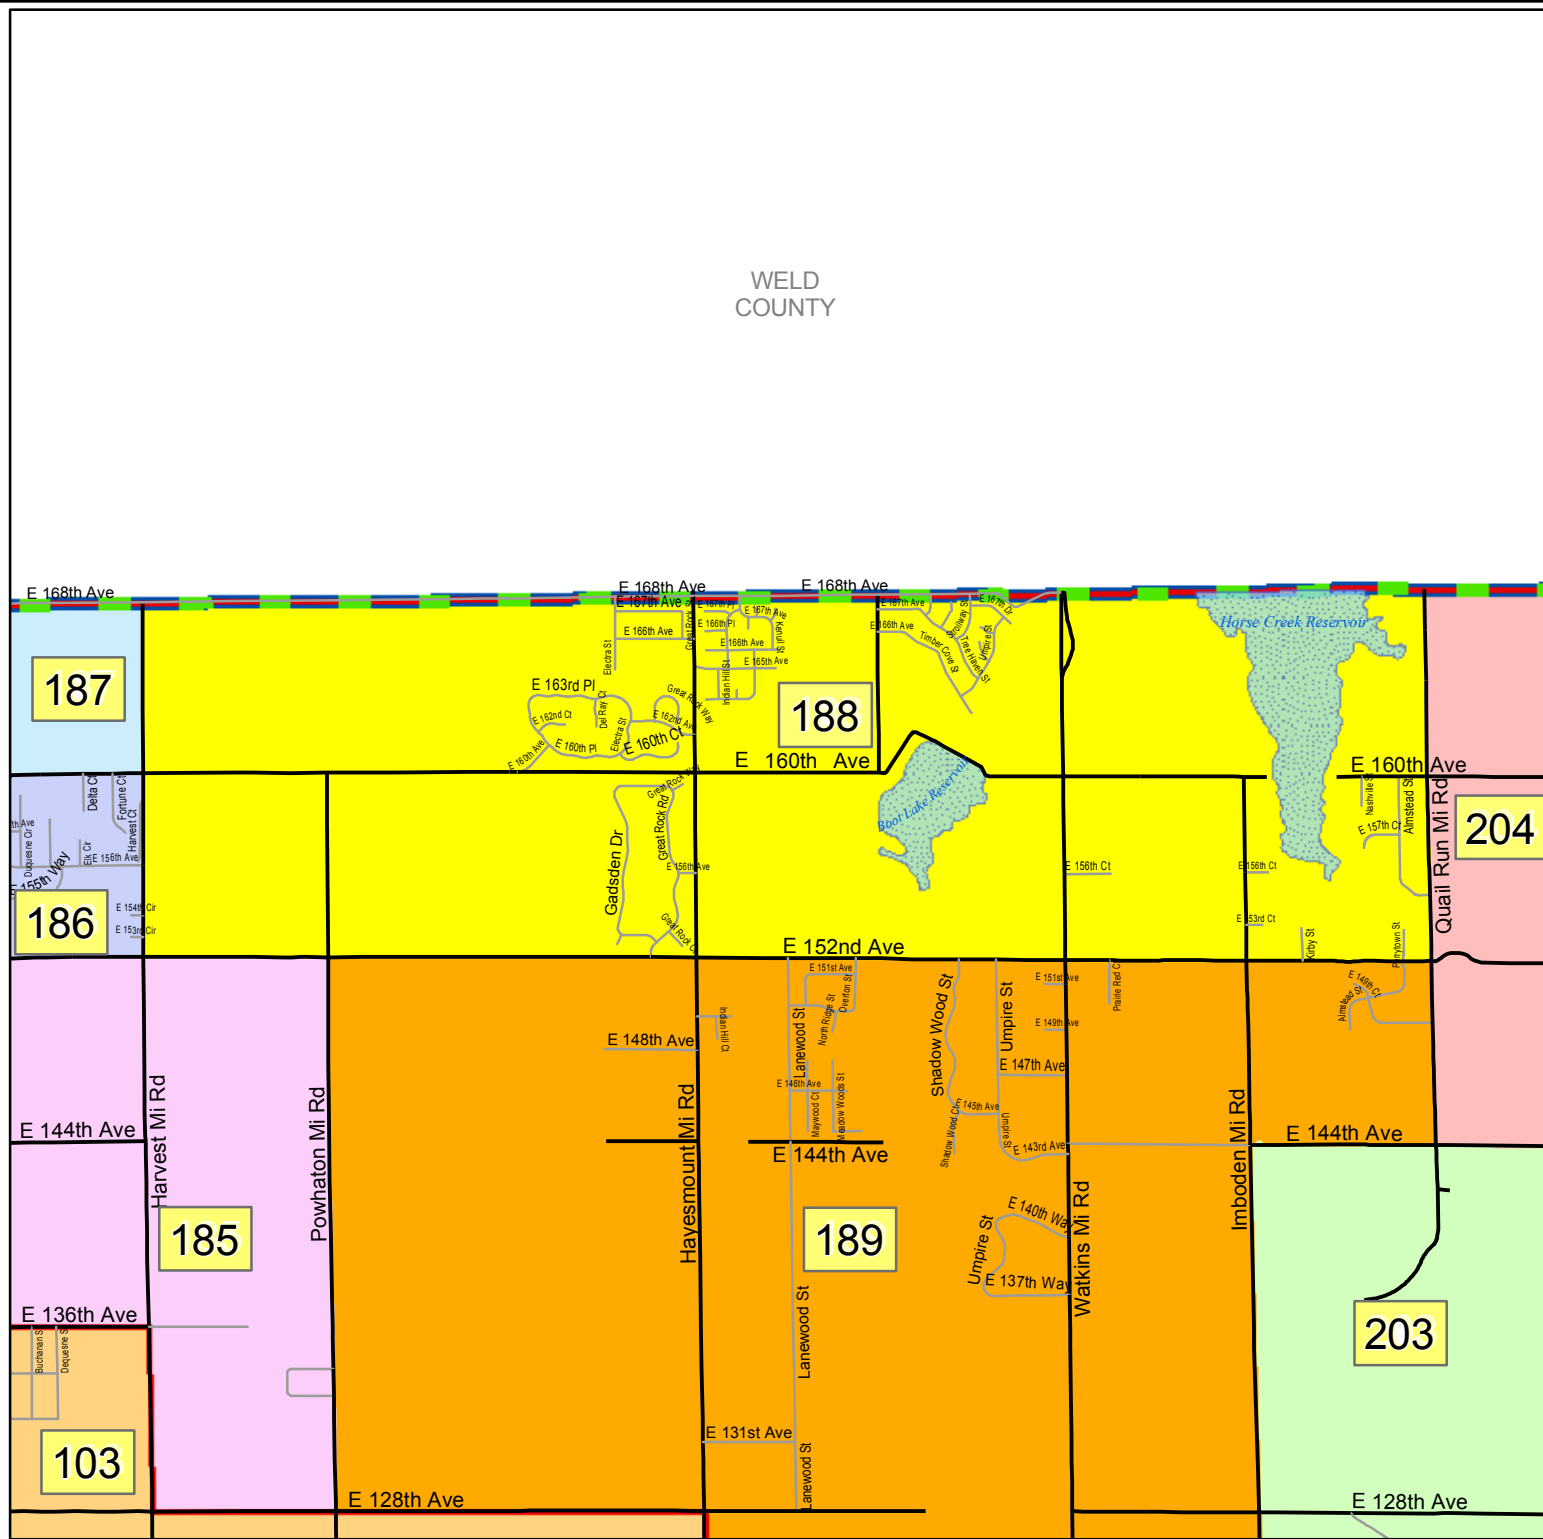

WELD COUNTY

ADAMS COUNTY VOTER PRECINCT 188

DISTRICT DETAIL:

-  Congressional 7
-  State House 30
-  State Senate 25
- County Commissioner 2

1 inch equals 1.05 miles