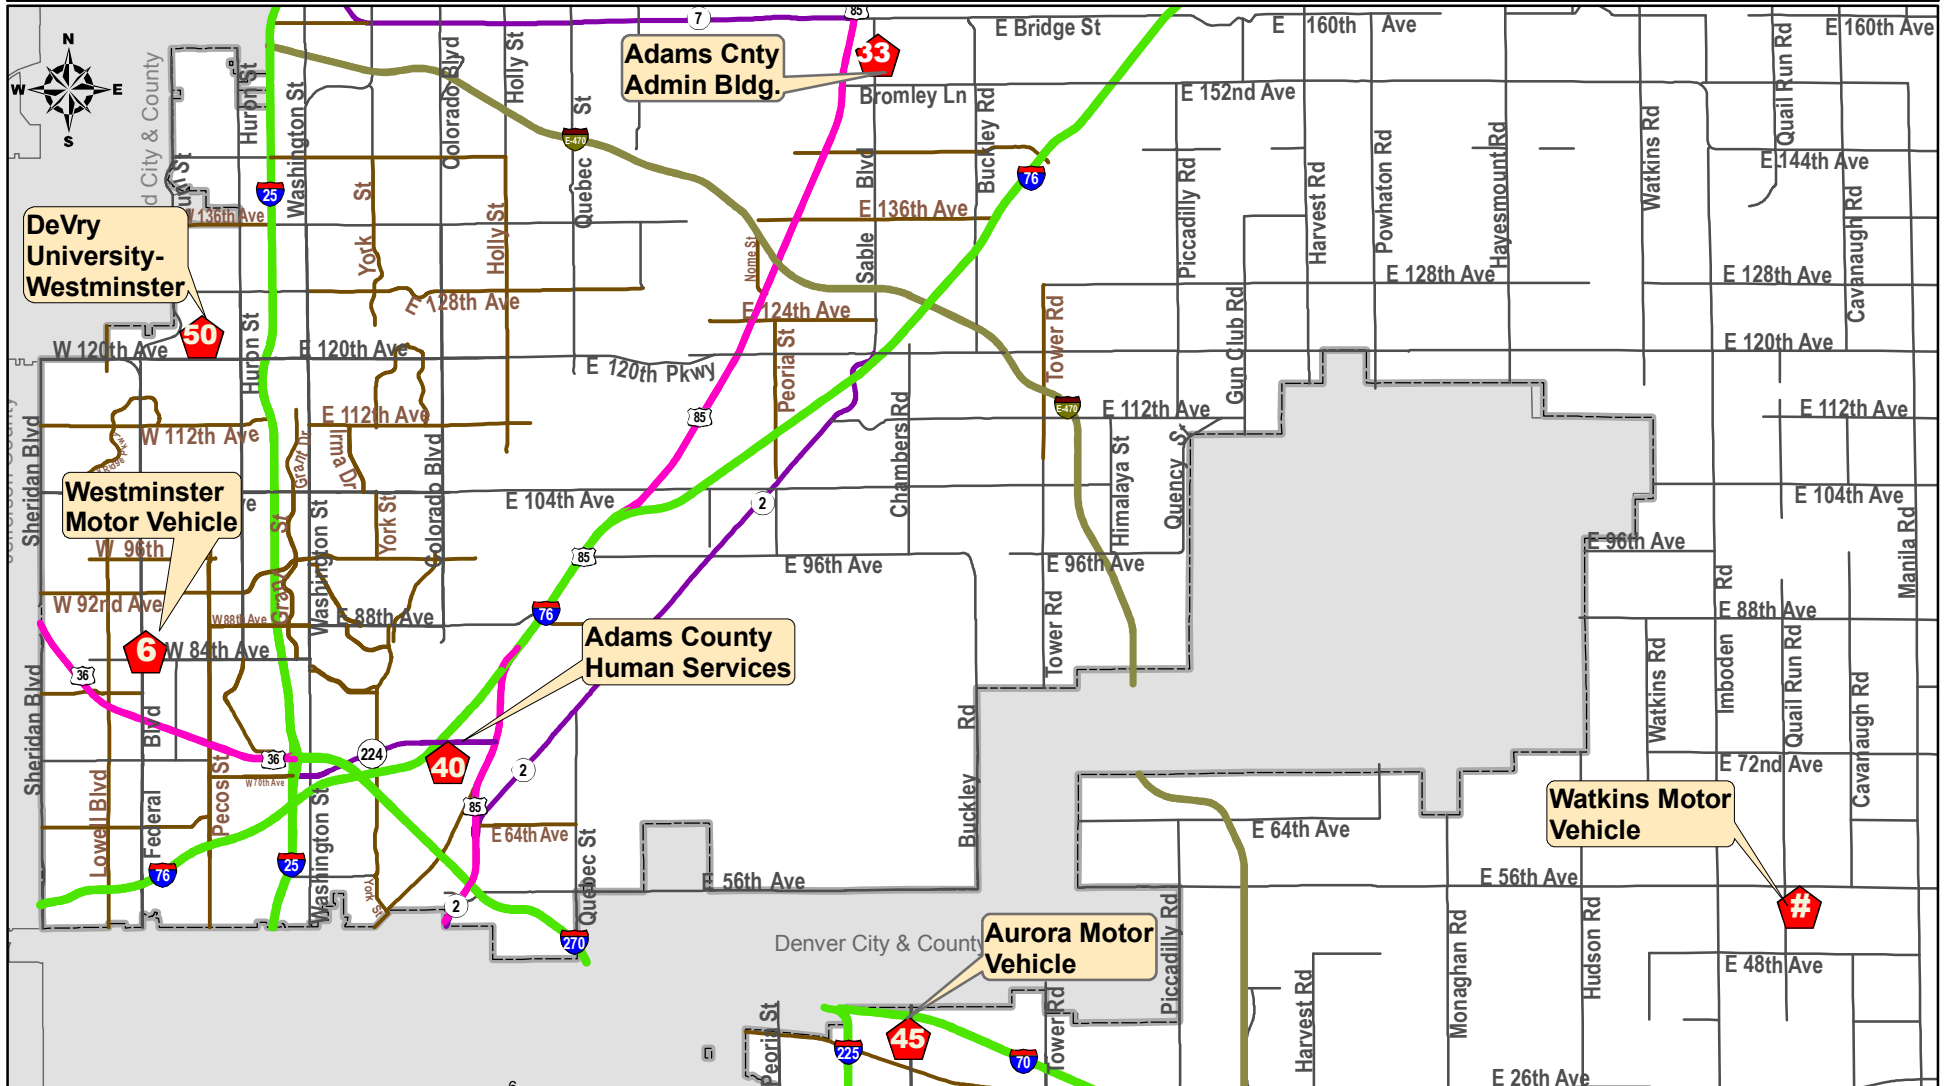

Adams County EARLY Vote Center Locations (10/20 to 10/31/08) General Election - November 4, 2008

**KAREN LONG
ADAMS COUNTY
CLERK & RECORDER**

Adams County
Elections Division
1865 W. 121st Avenue Suite 600
Westminster, CO 80234
Phone: 303.920.7850
FAX: 303.920.7888

*** DISCLAIMER ***

Kenneth R. Smith, 10/17/2008
IT/ACS Dept.
Adams County, CO.

Data Source: County of Adams, Colorado

EARLY VOTE CENTER INFORMATION

Adams Cnty Admin Bldg	450 S. 4th Street	33
Aurora Motor Vehicle	3449 Chambers Rd.	45
DeVry University-Westminster	1870 W. 122nd Ave.	50
Watkins Motor Vehicle	5150 Front Range Prkwy #G	0
Westminster Motor Vehicle	8452 Federal Boulevard	0